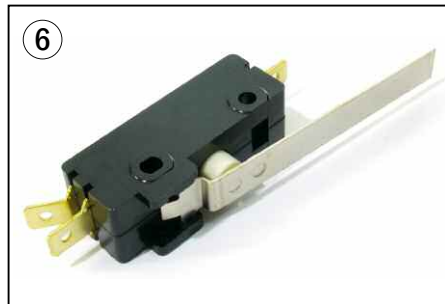

RA 939-353-047
Load wheel , Poly, 95A

RA 441-127
Bearing

RA 632-090
Drive tire, Poly 95A

RA 939-353-251
Caster wheel assembly

RA 939-353-047-A
Load Wheel assembly Poly 95A
includes bearings, washers

RA 630-235
Drive tire, smooth flat rubber

RA 939-353-077
Lug nut

Electrical - Battery Connector, Motor Controllers

Electrical - Battery Connector, Motor Controllers

Item	Part No.	Description
1	RA 590-701	Battery Connector SB175 Gray
	RA 590-728	Battery Connector SB175 Blue
	RA 590-715	Battery Connector SB175 Red
2	RA 939-353-104	Disconnect Handle, Inc Screws & Nuts
3	RA 939-352-217	Master On/Off Switch
4	RA 851-200-055	Key Switch, Inc. 2 Keys
5	RA 939-353-033	Switch
6	RA 939-353-267	Lift Limit Switch
7	RA 939-353-059	Controller
8	RA 939-353-094	Main Contactor
9	RA 851-201-468	Relay
10	RA 939-352-250	Circuit Breaker
11	RA 939-353-039	Horn
12	RA 939-353-076	Main Harness
13	RA 939-353-134	Head Harness
14	RA 939-353-298	Fuse, 10 Amp
15	RA 939-353-299	Fuse, 80 Amp

Control Handle - Arm, Throttle Assembly

Control Handle - Arm, Throttle Assembly

Item	Part No.	Description
1	RA 939-353-063	Handle Stem
2	RA 939-353-095	Handle Stem Pin
3	RA 939-352-245	Stem Mount
4	RA 939-353-074	Return Spring
5	RA 851-201-264	Control Card
6	RA 851-201-187	Lift Lower Button
7	RA 851-201-185	Reverse Button
8	RA 851-201-146	Spring
9	RA 939-353-081	Thumb Wheel Assembly
10	RA 851-201-148	Spring
11	RA 851-201-182	Horn Switch
12	RA 851-201-155	Horn Button, Right
13	RA 851-201-156	Horn Button Left
14	RA 939-353-082	Handle
15	RA 939-353-092	Bushing
16	RA 939-353-083	Control Handle Assembly (not shown)