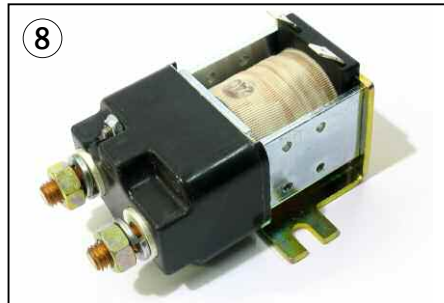

RA 939-353-047
Load wheel , Poly, 95A

RA 441-127
Bearing

RA 632-090
Drive tire, Poly 95A

RA 939-353-251
Caster wheel assembly

RA 939-353-047-A
Load Wheel assembly Poly 95A
includes bearings, washers

RA 630-235
Drive tire, smooth flat rubber

RA 939-353-077
Lug nut

Electrical - Battery Connector, Motor Controllers

Electrical - Battery Connector, Motor Controllers

Item	Part No.	Description
1	RA 590-701	Battery Connector SB175 Gray
	RA 590-728	Battery Connector SB175 Blue
	RA 590-715	Battery Connector SB175 Red
2	RA 939-353-104	Disconnect Handle, Inc Screws & Nuts
3	RA 939-352-217	Master On/Off Switch
4	RA 851-200-055	Key Switch, Inc. 2 Keys
5	RA 939-353-033	Switch
6	RA 939-353-267	Lift Limit Switch
7	RA 939-353-059	Controller
8	RA 939-353-094	Main Contactor
9	RA 851-201-468	Relay
10	RA 939-352-250	Circuit Breaker
11	RA 939-353-039	Horn
12	RA 939-353-076	Main Harness
13	RA 939-353-134	Head Harness
14	RA 939-353-298	Fuse, 10 Amp
15	RA 939-353-299	Fuse, 80 Amp

Control Handle - Arm, Throttle Assembly

Control Handle - Arm, Throttle Assembly

Item	Part No.	Description
1	RA 939-353-063	Handle Stem
2	RA 939-353-095	Handle Stem Pin
3	RA 939-352-245	Stem Mount
4	RA 939-353-074	Return Spring
5	RA 851-201-264	Control Card
6	RA 851-201-187	Lift Lower Button
7	RA 851-201-185	Reverse Button
8	RA 851-201-146	Spring
9	RA 939-353-081	Thumb Wheel Assembly
10	RA 851-201-148	Spring
11	RA 851-201-182	Horn Switch
12	RA 851-201-155	Horn Button, Right
13	RA 851-201-156	Horn Button Left
14	RA 939-353-082	Handle
15	RA 939-353-092	Bushing
16	RA 939-353-083	Control Handle Assembly (not shown)